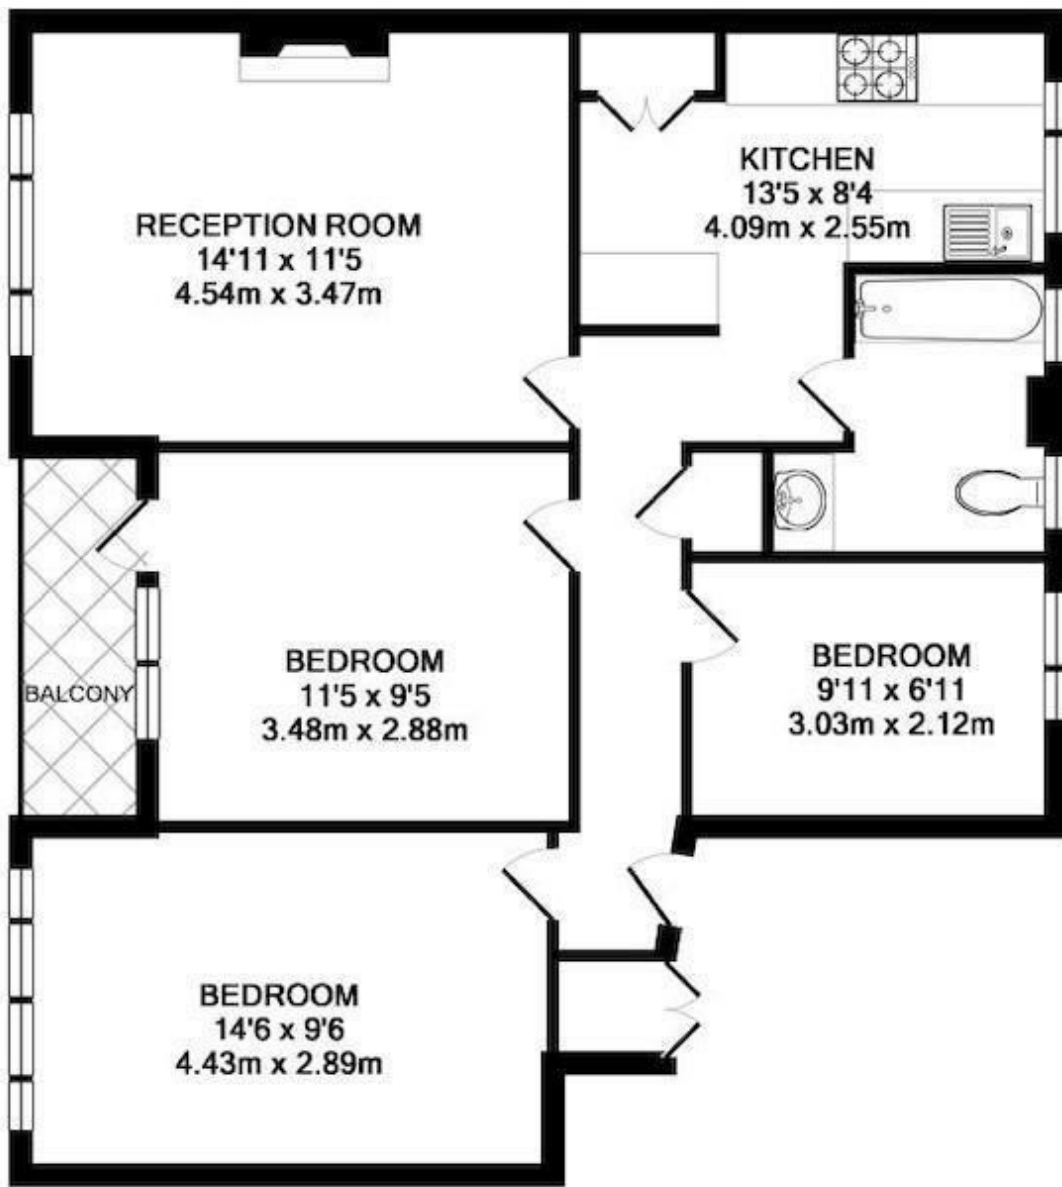

JAMES
ANDERSON

FOR SALE

£450,000

Westfields, Barnes, SW13

Offers In Excess Of

Buy to let / Investment buyers only for this spacious, purpose built, three-bedroom apartment, neatly positioned within the highly desirable area of Little Chelsea, within close proximity to Barnes Primary School. This well-presented property has been modernised throughout and boasts a generous reception room with views over Beverley Brook and Vine Road Recreation Ground, with two double bedrooms, one with access onto a private, southerly facing balcony, and a further single bedroom. There is a modern kitchen and bathroom. In addition, the property has a storage shed on the ground floor suitable for bicycles. This apartment offers plenty of natural light, practical living, and is in an excellent location to take advantage of the local parks, shops, pubs and amenities offered in Barnes Village, Mortlake and East Sheen. Barnes Bridge Station is also within walking distance. The tenants are currently paying £1900 per calendar month to at least March 2024, generating a gross yield of over 4.5%. The lease has been extended this year and now has 215 years from 12th July 1982. The service charge is approximately £1192.56 with a peppercorn ground rent.

WESTFIELDS, SW13
 TOTAL APPROX. FLOOR AREA 754 SQ.FT. (70.1 SQ.M.)

All measurements taken to RICS Guidelines for Gross Internal Area. Whilst every attempt has been made to ensure the accuracy of the floor plan contained here, all measurements are approximate and no responsibility is taken for any error, omission or misstatement. This plan is for illustrative purposes only and should be used as such by any prospective purchaser. The services, systems and appliances shown have not been tested and no guarantee as to their operability or efficiency can be given.